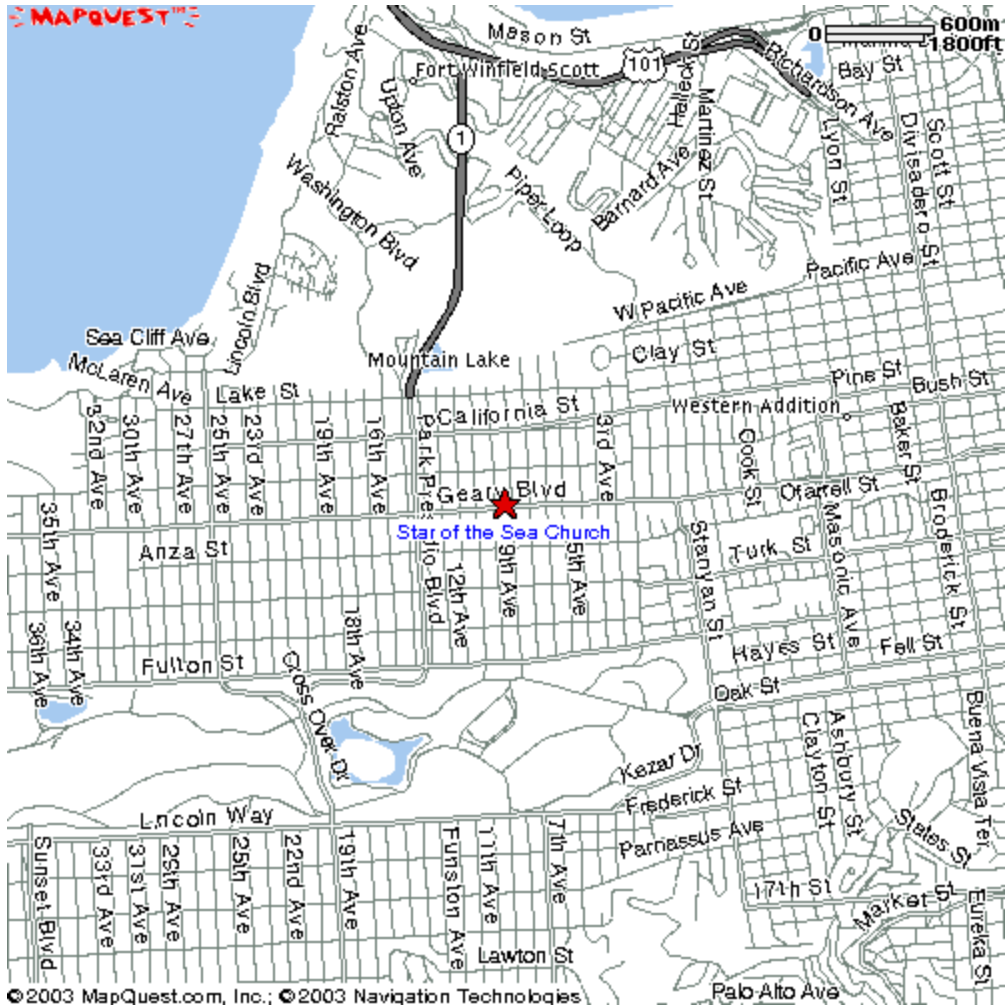

Location and Directions to Star of the Sea Church Auditorium.

Star of the Sea Church Auditorium (marked with Star), 4420 Geary Blvd., San Francisco/8th Avenue

Coming from Bay Bridge, take Fell Street exit, make a right on Divisadero St. and left on Geary Blvd.

From Golden Gate Bridge, take 25th Ave. exit - Park Presidio Blvd. No left turn on Park Presidio. Make a right on Clement or California and a left on 14th Ave and left again on Geary Blvd.

Entrance is on 8th Avenue between Geary and Clement.